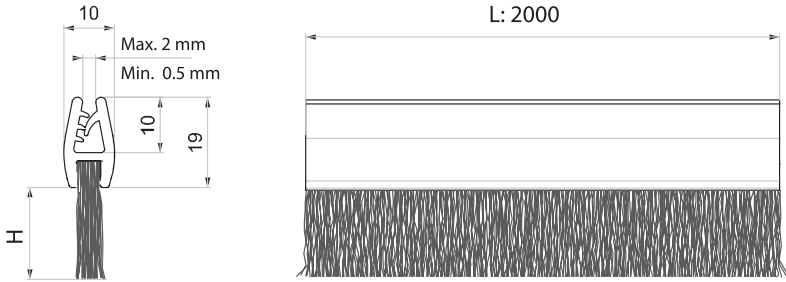

DOOR BOTTOM BRUSH
(Screw type)

- Can be fixed with screw
- Fixing plate is made of Aluminium
- Do not allow dust to go through the cabinets
- Please contact for different sizes

MATERIAL
BODY : Aluminium

Product code: **D209-340.20.40-EXT**

The brushes are exchangeable and can be ordered separately from the aluminium profile.

**DOOR BOTTOM BRUSHES
(Screw type)**

- Can be fixed with screw
- Fixing plate is made of Aluminium
- Do not allow dust to go through the cabinets
- Please contact for different sizes

MATERIAL
BODY : Aluminium

H MM	PRODUCT CODE
40	D209-340.20.40
50	D209-340.20.50
60	D209-340.20.60
70	D209-340.20.70
80	D209-340.20.80
90	D209-340.20.90
100	D209-340.20.100

**DOOR BOTTOM BRUSHES
(plug-in type)**