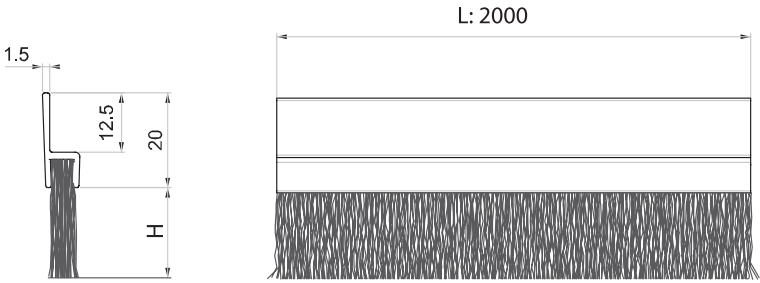

DOOR BOTTOM BRUSH
(Screw type)

- Can be fixed with screw
- Fixing plate is made of Aluminium
- Do not allow dust to go through the cabinets
- Please contact for different sizes

MATERIAL
BODY : Aluminium

Product code: **D209-340.20.40-EXT**

The brushes are exchangeable and can be ordered separately from the aluminium profile.

**DOOR BOTTOM BRUSHES
(Screw type)**

- Can be fixed with screw
- Fixing plate is made of Aluminium
- Do not allow dust to go through the cabinets
- Please contact for different sizes

MATERIAL
BODY : Aluminium

H MM	PRODUCT CODE
40	D209-340.20.40
50	D209-340.20.50
60	D209-340.20.60
70	D209-340.20.70
80	D209-340.20.80
90	D209-340.20.90
100	D209-340.20.100

**DOOR BOTTOM BRUSHES
(plug-in type)**