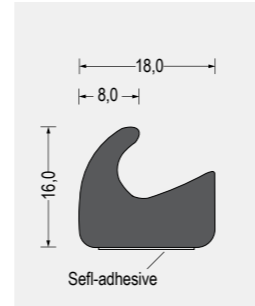

Part-Nr. 5880.7692
EPDM · schwarz
VE: Bund á 25m
als Montagehilfe
einseitig selbstklebend