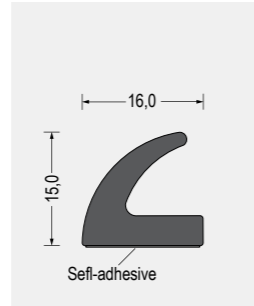

Materials

- Sealing Profile: PVC

Remarks

Note Tolerances!

Channel Sealing Profiles

	Part Number	Material	Colour	Width W	Height H	Packaging unit
a)	209-0903.00-00000	PVC	black	11 mm	17 mm	20 m
b)	209-0902.00-00000	PVC	black	11 mm	19.5 mm	20 m
c)	209-0901.00-00000	PVC	black	11 mm	21.5 mm	20 m
d)	209-0904.00-00000	PVC	black	11 mm	27.5 mm	20 m

Advantages

- Seal for double doors.
- Tested according to UL 157 and UL 50 E.

Materials

- Profile: EPDM

Remarks

- s = 1.2 - 2mm
- 1. Angle depends on panel thickness. Standard ~30°
- 2. foamed sealing

Packaging unit:
10 pcs. of 50mm.

Profile for Double Doors

Part Number	Material	Colour	Width W	Height H	Shore A
209-1204.00-00050	EPDM	black	25 mm	22 mm	15 °

Sponge Rubber Frame Profiles

Part-Nr. 5800.7110
EPDM · grau
VE: Bund á 50m

Part-Nr. 5800.5011
EPDM · grau
VE: Bund á 50m

Part-Nr. 5800.7321
EPDM · grau
VE: Bund á 50m

Part-Nr. 5800.7331
EPDM · schwarz
VE: Bund á 50m

Part-Nr. 5810.5542
CR · schwarz
VE: Bund á 50m

Part-Nr. 5800.7113
EPDM · schwarz
VE: Bund á 100m

Part-Nr. 5800.6172
EPDM · schwarz
VE: Bund á 50m