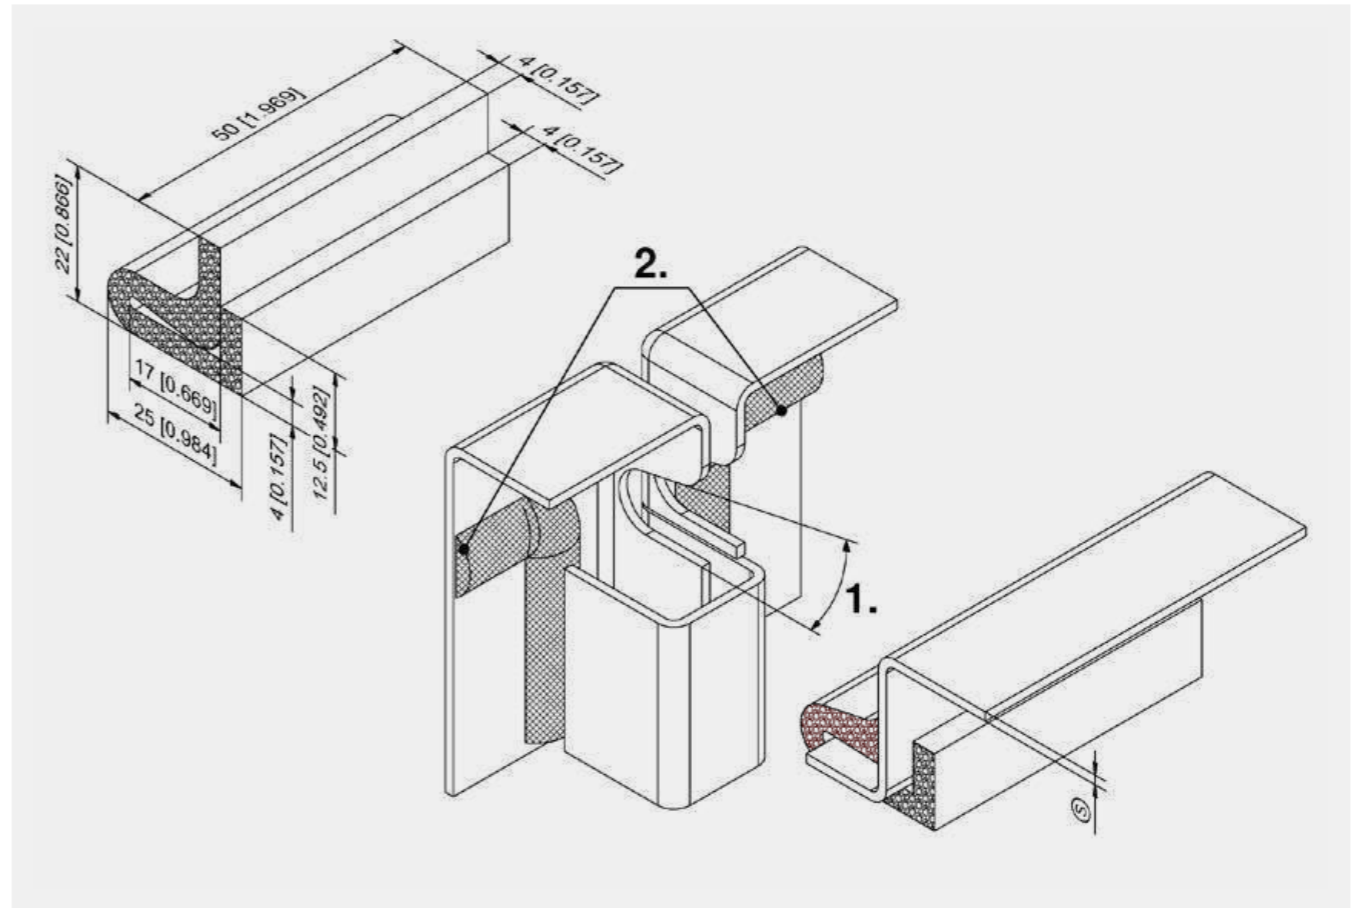

Advantages

- Seal for double doors.
- Tested according to UL 157 and UL 50 E.

Materials

- Profile: EPDM

Remarks

- s = 1.2 - 2mm
- 1. Angle depends on panel thickness. Standard ~30°
- 2. foamed sealing

Packaging unit:
10 pcs. of 50mm.