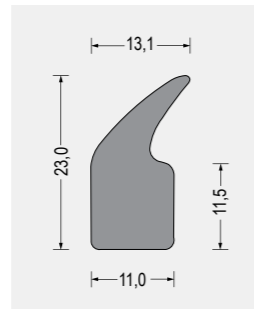

Materials

- Sealing Profile: PVC

Remarks

Note Tolerances!

Channel Sealing Profiles

	Part Number	Material	Colour	Width W	Height H	Packaging unit
a)	209-0903.00-00000	PVC	black	11 mm	17 mm	20 m
b)	209-0902.00-00000	PVC	black	11 mm	19.5 mm	20 m
c)	209-0901.00-00000	PVC	black	11 mm	21.5 mm	20 m
d)	209-0904.00-00000	PVC	black	11 mm	27.5 mm	20 m

Advantages

- Seal for double doors.
- Tested according to UL 157 and UL 50 E.

Materials

- Profile: EPDM

Remarks

- s = 1.2 - 2mm
- 1. Angle depends on panel thickness. Standard ~30°
- 2. foamed sealing

Packaging unit:
10 pcs. of 50mm.

Profile for Double Doors

Part Number	Material	Colour	Width W	Height H	Shore A
209-1204.00-00050	EPDM	black	25 mm	22 mm	15 °

Sponge Rubber Frame Profiles

Part-Nr. 5800.7110
EPDM · grau
VE: Bund á 50m

Part-Nr. 5800.5011
EPDM · grau
VE: Bund á 50m