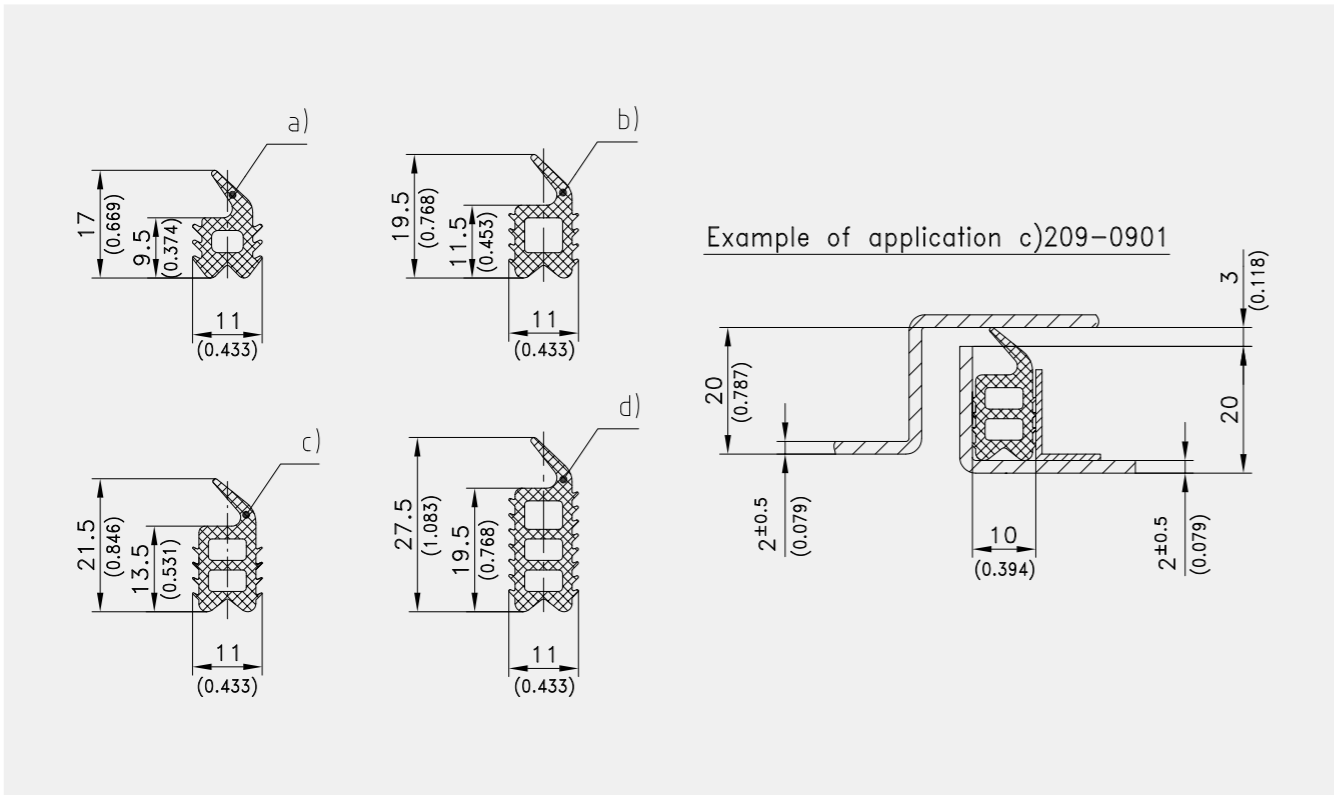

Channel Sealing Profiles

	Part Number	Material	Colour	Width W	Height H	Packaging unit
a)	209-0903.00-00000	PVC	black	11 mm	17 mm	20 m
b)	209-0902.00-00000	PVC	black	11 mm	19.5 mm	20 m
c)	209-0901.00-00000	PVC	black	11 mm	21.5 mm	20 m
d)	209-0904.00-00000	PVC	black	11 mm	27.5 mm	20 m