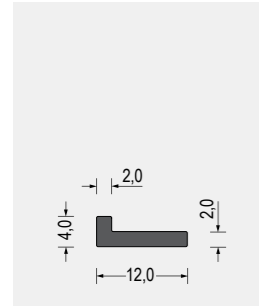

Part-Nr. 5800.7113
EPDM · schwarz
VE: Bund á 100m