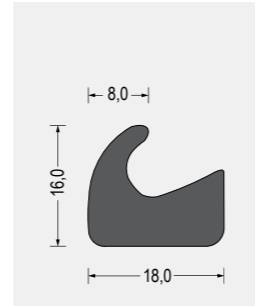

Part-Nr. 5800.7692
EPDM · schwarz
VE: Bund á 25m