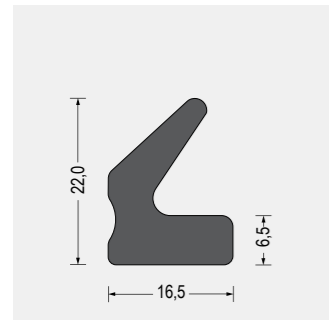

Part-Nr. 5800.7872
EPDM · schwarz
VE: Bund á 50m