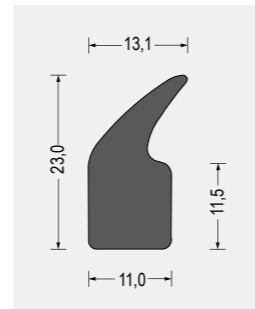

Part-Nr. 5800.7331
EPDM · schwarz
VE: Bund á 50m