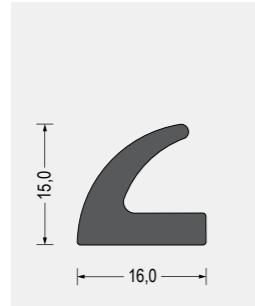

Advantages

- Seal for double doors.
- Tested according to UL 157 and UL 50 E.

Materials

- Profile: EPDM

Remarks

- s = 1.2 - 2mm
- 1. Angle depends on panel thickness. Standard ~30°
- 2. foamed sealing

Packaging unit:
10 pcs. of 50mm.

Profile for Double Doors

Part Number	Material	Colour	Width W	Height H	Shore A
209-1204.00-00050	EPDM	black	25 mm	22 mm	15 °

Sponge Rubber Frame Profiles

Part-Nr. 5800.7110
EPDM · grau
VE: Bund á 50m

Part-Nr. 5800.5011
EPDM · grau
VE: Bund á 50m

Part-Nr. 5800.7321
EPDM · grau
VE: Bund á 50m

Part-Nr. 5800.7331
EPDM · schwarz
VE: Bund á 50m

Part-Nr. 5810.5542
CR · schwarz
VE: Bund á 50m

Part-Nr. 5800.7113
EPDM · schwarz
VE: Bund á 100m

Part-Nr. 5800.6172
EPDM · schwarz
VE: Bund á 50m