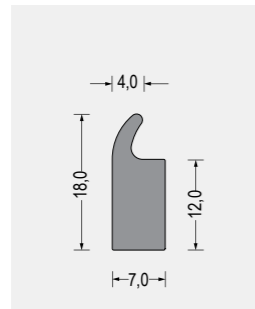

Materials

- Sealing Profile: PVC

Remarks

Note Tolerances!

Channel Sealing Profiles

	Part Number	Material	Colour	Width W	Height H	Packaging unit
a)	209-0903.00-00000	PVC	black	11 mm	17 mm	20 m
b)	209-0902.00-00000	PVC	black	11 mm	19.5 mm	20 m
c)	209-0901.00-00000	PVC	black	11 mm	21.5 mm	20 m
d)	209-0904.00-00000	PVC	black	11 mm	27.5 mm	20 m

Advantages

- Seal for double doors.
- Tested according to UL 157 and UL 50 E.

Materials

- Profile: EPDM

Remarks

- s = 1.2 - 2mm
- 1. Angle depends on panel thickness. Standard ~30°
- 2. foamed sealing

Packaging unit:
10 pcs. of 50mm.

Profile for Double Doors

Part Number	Material	Colour	Width W	Height H	Shore A
209-1204.00-00050	EPDM	black	25 mm	22 mm	15 °

Sponge Rubber Frame Profiles

Part-Nr. 5800.7110
EPDM · grau
VE: Bund á 50m

Part-Nr. 5800.5011
EPDM · grau
VE: Bund á 50m