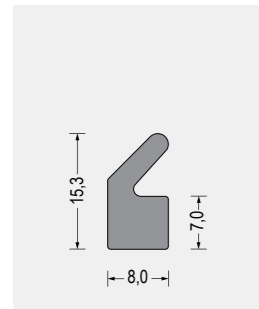

Materials

- Sealing Profile: PVC

Remarks

Note Tolerances!

Channel Sealing Profiles

	Part Number	Material	Colour	Width W	Height H	Packaging unit
a)	209-0903.00-00000	PVC	black	11 mm	17 mm	20 m
b)	209-0902.00-00000	PVC	black	11 mm	19.5 mm	20 m
c)	209-0901.00-00000	PVC	black	11 mm	21.5 mm	20 m
d)	209-0904.00-00000	PVC	black	11 mm	27.5 mm	20 m

Advantages

- Seal for double doors.
- Tested according to UL 157 and UL 50 E.

Materials

- Profile: EPDM

Remarks

- s = 1.2 - 2mm
- 1. Angle depends on panel thickness. Standard ~30°
- 2. foamed sealing

Packaging unit:
10 pcs. of 50mm.

Profile for Double Doors

Part Number	Material	Colour	Width W	Height H	Shore A
209-1204.00-00050	EPDM	black	25 mm	22 mm	15 °

Sponge Rubber Frame Profiles

Part-Nr. 5800.7110
EPDM · grau
VE: Bund á 50m

Part-Nr. 5800.5011
EPDM · grau
VE: Bund á 50m