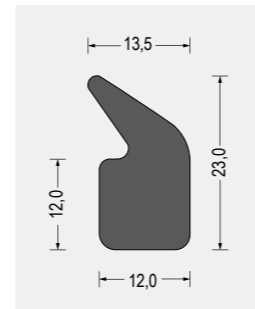

Part-Nr. 5810.5542
CR · schwarz
VE: Bund á 50m