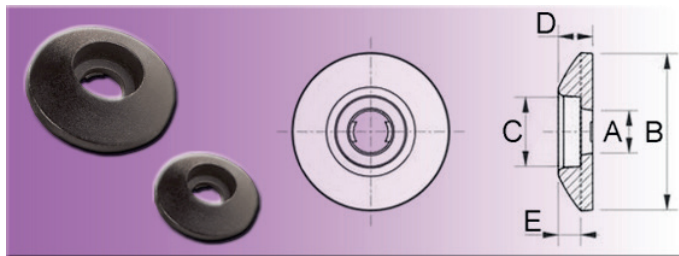

Metric finishing washers | Type 4

For the protection of surfaces like enamel, paint, textile, glass, ceramic etc.
Also suitable for decoration purposes.

Material: PA 6
Colour:
Last digits 599 = black
Last digits 500 = white

Part no.	A	B	C	D	E	M	WW
0074030500	3,2	14,0	5,5	2,8	1,7	3	1/8"
0074030599	3,2	14,0	5,5	2,8	1,7	3	1/8"
0074040500	4,3	16,0	7,0	3,5	2,3	4	5/32"
0074040599	4,3	16,0	7,0	3,5	2,3	4	5/32"
0074050500	5,3	18,0	8,5	4,0	2,7	5	3/16"
0074050599	5,3	18,0	8,5	4,0	2,7	5	3/16"
0074060500	6,4	22,0	10,0	4,9	3,5	6	¼"
0074060599	6,4	22,0	10,0	4,9	3,5	6	¼"